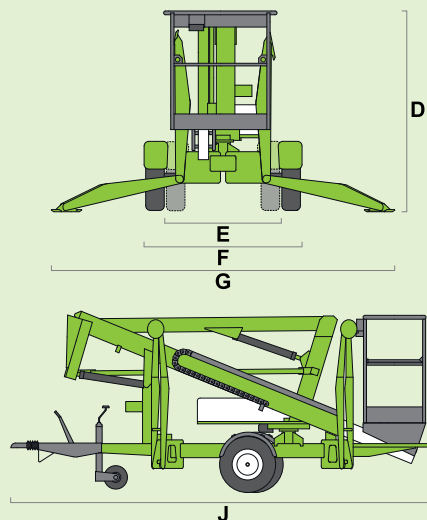

niftylift

120T

(A) 12.2m
40ft

(B) 10.2m
33ft 6in

(C) 6.1m
20ft

200kg
440lbs

1.1m x 0.65m
3ft 7in x 2ft 2in

(D) 1.9m
6ft 3in

(E) 1.1m
3ft 7in

(F) 1.5m
4ft 11in

(G) 3.55m
11ft 8in

(J) 4.5m
14ft 9in

1400kg
3100lbs

niftylift

Chalkdell Drive, Shenley Wood,
Milton Keynes, MK5 6GF
England, United Kingdom
+44 (0)1908 223456
sales@niftylift.com
www.niftylift.com