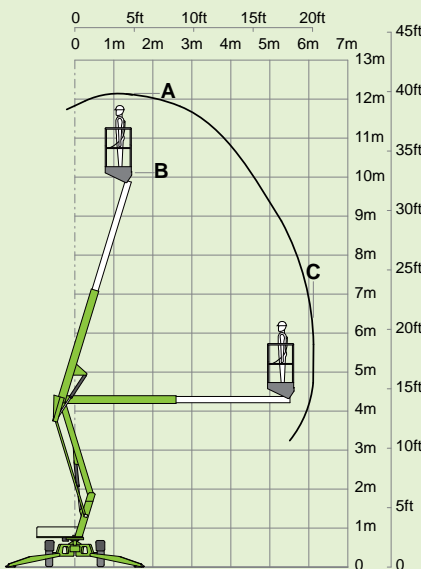

niftylift

120T

(A) 12.2m
40ft

(B) 10.2m
33ft 6in

(C) 6.1m
20ft

200kg
440lbs

1.1m x 0.65m
3ft 7in x 2ft 2in

(D) 1.9m
6ft 3in

(E) 1.1m
3ft 7in

(F) 1.5m
4ft 11in

(G) 3.55m
11ft 8in

(J) 4.5m
14ft 9in

1400kg
3100lbs

niftylift

Chalkdell Drive, Shenley Wood,
Milton Keynes, MK5 6GF
England, United Kingdom
+44 (0)1908 223456
sales@niftylift.com
www.niftylift.com